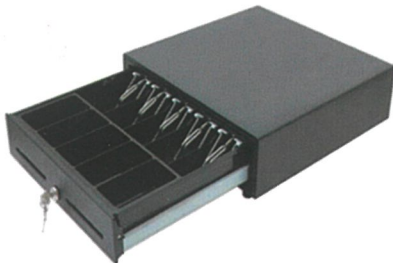

(335 x 368 x 80/94mm) 3.5kg

(5-8C/3-4B) Plastic Front Panel

(335 x 370 x 80/94mm) 3.1kg

(4-8C/3-4B) Plastic Front Panel

(330 x 335 x 90/104mm) 4.5kg

(5-8C/3-4B) Full Metal Drawer

HS-360A

(356 x 405 x 90/104mm) 6.5kg

(5-8C/4B) Full Metal Drawer

HS-400B

(405 x 420 x 90/104mm) 5.2kg

(5-8C/4B) Plastic Front panel

HS-4042

(405 x 420 x 90/104mm) 5.0kg

(5-8C/5-B) Plastic Front Panel

HS-410A (5C/5B)

(410 x 415 x 100/114mm) 6.8kg

(5-8C/4-5B) Full Metal Drawer

HS-410A (8C/4B)

(410 x 425 x 100/114mm) 6.8kg

HS-410A Full Metal Drawer with Plastic Front Panel

HS-410C (5-8C/4-5B)

Classic Roller Series Cash Drawer

Heavy-Duty Metal Roller Wide Cash Drawer

HS-460H (5C/5B)

HS-460H (8C/5B)

(460 x 425 x 100/114mm) 9.2kg
(Full Metal Large Drawer with Stainless Front Panel)

HS-460H (white)

1-media slot Front Panel

Flip Top Cash Drawer