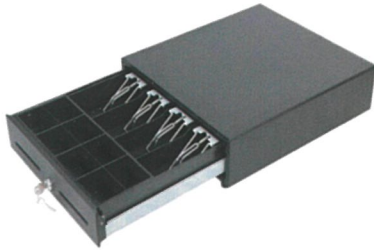

Japan, Hong Kong , China & United Kingdom

Classic Roller Series Cash Drawer

HS-240B

HS-330C

HS-330E

HS-330A

(240 x 330 x 90/104mm) 2.0kg

(5-8C/3B+1) Metal Front Panel

(335 x 368 x 80/94mm) 3.5kg

(5-8C/3-4B) Plastic Front Panel

(335 x 370 x 80/94mm) 3.1kg

(4-8C/3-4B) Plastic Front Panel

(330 x 335 x 90/104mm) 4.5kg

(5-8C/3-4B) Full Metal Drawer

HS-360A

(356 x 405 x 90/104mm) 6.5kg

(5-8C/4B) Full Metal Drawer

HS-400B

(405 x 420 x 90/104mm) 5.2kg

(5-8C/4B) Plastic Front panel

HS-4042

(405 x 420 x 90/104mm) 5.0kg

(5-8C/5-B) Plastic Front Panel

HS-410A (5C/5B)

(410 x 415 x 100/114mm) 6.8kg

(5-8C/4-5B) Full Metal Drawer

HS-410A (8C/4B)

(410 x 425 x 100/114mm) 6.8kg

HS-410A Full Metal Drawer with Plastic Front Panel

HS-410C (5-8C/4-5B)

Classic Roller Series Cash Drawer