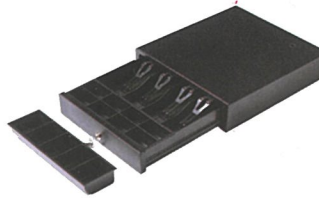

Japan, Hong Kong , China & United Kingdom

Classic Roller Series Cash Drawer

HS-240B

HS-330C

HS-330E

HS-330A

(240 x 330 x 90/104mm) 2.0kg

(5-8C/3B+1) Metal Front Panel

(335 x 368 x 80/94mm) 3.5kg

(5-8C/3-4B) Plastic Front Panel

(335 x 370 x 80/94mm) 3.1kg

(4-8C/3-4B) Plastic Front Panel

(330 x 335 x 90/104mm) 4.5kg

(5-8C/3-4B) Full Metal Drawer

HS-360A

(356 x 405 x 90/104mm) 6.5kg

(410 x 415 x 100/114mm) 6.8kg

(5-8C/4-5B) Full Metal Drawer

HS-410A (8C/4B)

(410 x 425 x 100/114mm) 6.8kg

HS-410A Full Metal Drawer with Plastic Front Panel

HS-410C (5-8C/4-5B)

Classic Roller Series Cash Drawer

For 360 & 410 series

Bill Holder

Metal & Plastic Clip available

USB OPOS Interface (Internal or USB Trigger)

Serial Interface (Internal or Serial Trigger)

- Cash Tray Insert: Removable Coin Case or fixed, Adjustable Bill or fixed and Adjustable Coin Divider or fixed type available
- DC Solenoid : 6V or 9V or 12V or 24V with different connector available
- Control Lock Key: Max 100 different keys are available except 240, 330C, 330E
- Front Panel: Stainless Steel Front Panel is available for Metal Front models.
- Media slot: One or Two slots or without media slots available
- Others: Micro switch Sensor and Emergency release lever available
- Color: Black, Dark Grey, White and Any Color available by customers' request.