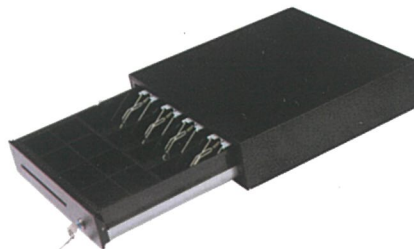

Japan, Hong Kong , China & United Kingdom

Classic Roller Series Cash Drawer

HS-240B

HS-330C

HS-330E

HS-330A

(240 x 330 x 90/104mm) 2.0kg

(5-8C/3B+1) Metal Front Panel

(335 x 368 x 80/94mm) 3.5kg

(5-8C/3-4B) Plastic Front Panel

(335 x 370 x 80/94mm) 3.1kg

(4-8C/3-4B) Plastic Front Panel

(330 x 335 x 90/104mm) 4.5kg

(5-8C/3-4B) Full Metal Drawer

HS-360A

(356 x 405 x 90/104mm) 6.5kg

(5-8C/4B) Full Metal Drawer

HS-400B

(405 x 420 x 90/104mm) 5.2kg

(5-8C/4B) Plastic Front panel

HS-4042

(405 x 420 x 90/104mm) 5.0kg

(5-8C/5-B) Plastic Front Panel

HS-410A (5C/5B)

(410 x 415 x 100/114mm) 6.8kg

(5-8C/4-5B) Full Metal Drawer

HS-410A (8C/4B)

(410 x 425 x 100/114mm) 6.8kg

HS-410A Full Metal Drawer with Plastic Front Panel

HS-410C (5-8C/4-5B)

Classic Roller Series Cash Drawer