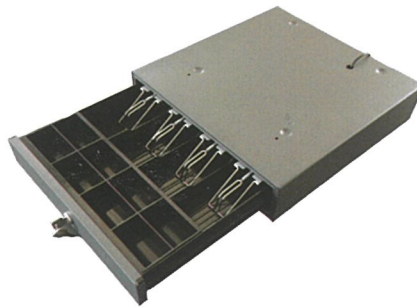

Japan, Hong Kong , China & United Kingdom

Classic Roller Series Cash Drawer

HS-240B

HS-330C

HS-330E

HS-330A

(240 x 330 x 90/104mm) 2.0kg

(5-8C/3B+1) Metal Front Panel

(335 x 368 x 80/94mm) 3.5kg

(5-8C/3-4B) Plastic Front Panel

(335 x 370 x 80/94mm) 3.1kg

(4-8C/3-4B) Plastic Front Panel

(330 x 335 x 90/104mm) 4.5kg

(5-8C/3-4B) Full Metal Drawer

HS-360A

(356 x 405 x 90/104mm) 6.5kg

(5-8C/4B) Full Metal Drawer

HS-400B

(405 x 420 x 90/104mm) 5.2kg

(5-8C/4B) Plastic Front panel

HS-4042

(405 x 420 x 90/104mm) 5.0kg

(5-8C/5-B) Plastic Front Panel

HS-410A (5C/5B)

(410 x 415 x 100/114mm) 6.8kg

(5-8C/4-5B) Full Metal Drawer

HS-410A (8C/4B)

(410 x 425 x 100/114mm) 6.8kg

HS-410A Full Metal Drawer with Plastic Front Panel

HS-410C (5-8C/4-5B)

Classic Roller Series Cash Drawer