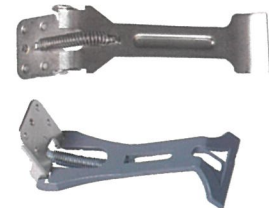

Push Button Key on Front Panel Type

HS-410M (white)

(410 x 415 x 100/114mm) 6.8kg (5-8C/4-5B) Full Metal Drawer

HS-410M (black)

Accessories & Option

Locked Lids Cover

For 360,410,460,408,170

Under Mounting Bracket

For 360 & 410 series

Bill Holder

Metal & Plastic Clip available

USB OPOS Interface (Internal or USB Trigger)

Serial Interface (Internal or Serial Trigger)

- Cash Tray Insert: Removable Coin Case or fixed, Adjustable Bill or fixed and Adjustable Coin Divider or fixed type available
- DC Solenoid : 6V or 9V or 12V or 24V with different connector available
- Control Lock Key: Max 100 different keys are available except 240, 330C, 330E
- Front Panel: Stainless Steel Front Panel is available for Metal Front models.
- Media slot: One or Two slots or without media slots available
- Others: Micro switch Sensor and Emergency release lever available
- Color: Black, Dark Grey, White and Any Color available by customers' request.