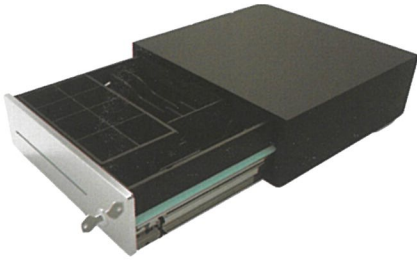

Heavy-Duty Metal Roller Wide Cash Drawer

HS-460H (5C/5B)

HS-460H (8C/5B)

(460 x 425 x 100/114mm) 9.2kg
(Full Metal Large Drawer with Stainless Front Panel)

HS-460H (white)

1-media slot Front Panel

Flip Top Cash Drawer

HS-170 (Metal Top Cover)

(460 x 170 x 100mm) 5.0kg

HS-170S (Stainless Steel Top Cover)

(8C/6-7B with Locked Lid as standard)

Heavy-Duty Steel Bearing Slide Cash Drawer

HS-308 (8C/5B+2)

(308 x 298 x 102/108mm) 4.8kg
Full Metal Compact Drawer for Suitable Tablet POS

HS-308 (6C/3B+2)

HS-410D (5-8C/4-5B)

(410 x 415 x 100/114mm) 4.8kg
Full Metal Drawer

HS-408 (5-8C/5B with 2 stage large storages)

Locked Lid as standard (408 x 427x 118/130mm) 8.2kg 1.5mm thickness strong steel casing