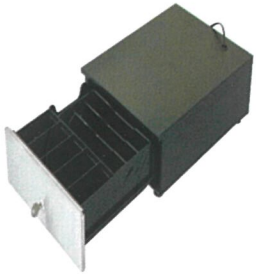

Japan, Hong Kong , China & United Kingdom

Classic Roller Series Cash Drawer

HS-240B

HS-330C

HS-330E

HS-330A

(240 x 330 x 90/104mm) 2.0kg

(5-8C/3B+1) Metal Front Panel

(335 x 368 x 80/94mm) 3.5kg

(5-8C/3-4B) Plastic Front Panel

(335 x 370 x 80/94mm) 3.1kg

(4-8C/3-4B) Plastic Front Panel

(330 x 335 x 90/104mm) 4.5kg

(5-8C/3-4B) Full Metal Drawer

HS-360A

(356 x 405 x 90/104mm) 6.5kg

(410 x 415 x 100/114mm) 6.8kg

(5-8C/4-5B) Full Metal Drawer

HS-410A (8C/4B)

(410 x 425 x 100/114mm) 6.8kg

HS-410A Full Metal Drawer with Plastic Front Panel

HS-410C (5-8C/4-5B)

Classic Roller Series Cash Drawer

Heavy-Duty Metal Roller Wide Cash Drawer

HS-460H (5C/5B)

HS-460H (8C/5B)

(460 x 425 x 100/114mm) 9.2kg
(Full Metal Large Drawer with Stainless Front Panel)

HS-460H (white)

1-media slot Front Panel

Flip Top Cash Drawer