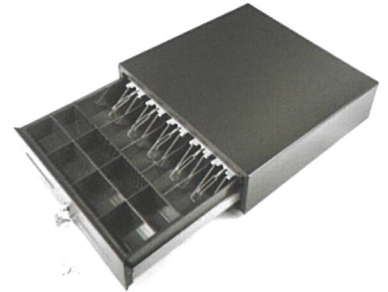

(410 x 415 x 100/114mm) 6.8kg

(5-8C/4-5B) Full Metal Drawer

HS-410A (8C/4B)

(410 x 425 x 100/114mm) 6.8kg

HS-410A Full Metal Drawer with Plastic Front Panel

HS-410C (5-8C/4-5B)

Classic Roller Series Cash Drawer

HS-410G (8C/5B)

(410 x 430 x 100/114mm) 6.8kg
(Full Metal Drawer with 5 Bill Wider Tray)

HS-420F (5-8C/4-5B)

(420 x 420 x 100/114mm) 6.8kg
(Full Metal Wider Drawer)

HS-460 (5-8C/5B)

(460 x 465 x 100/114mm) 8.7kg
(Full Metal large Drawer)

Heavy-Duty Metal Roller Wide Cash Drawer

HS-460H (5C/5B)

HS-460H (8C/5B)

(460 x 425 x 100/114mm) 9.2kg
(Full Metal Large Drawer with Stainless Front Panel)

HS-460H (white)

1-media slot Front Panel

Flip Top Cash Drawer

HS-170 (Metal Top Cover)

(460 x 170 x 100mm) 5.0kg

HS-170S (Stainless Steel Top Cover)

(8C/6-7B with Locked Lid as standard)

Heavy-Duty Steel Bearing Slide Cash Drawer

HS-308 (8C/5B+2)

(308 x 298 x 102/108mm) 4.8kg
Full Metal Compact Drawer for Suitable Tablet POS