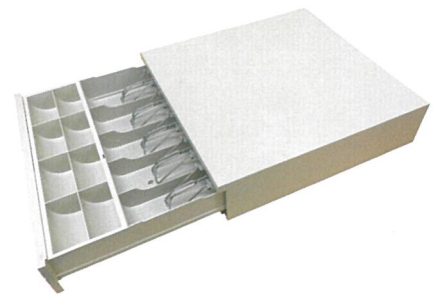

(335 x 368 x 80/94mm) 3.5kg

(5-8C/3-4B) Plastic Front Panel

(335 x 370 x 80/94mm) 3.1kg

(4-8C/3-4B) Plastic Front Panel

(330 x 335 x 90/104mm) 4.5kg

(5-8C/3-4B) Full Metal Drawer

HS-360A

(356 x 405 x 90/104mm) 6.5kg

(5-8C/4B) Full Metal Drawer

HS-400B

(405 x 420 x 90/104mm) 5.2kg

(5-8C/4B) Plastic Front panel

HS-4042

(405 x 420 x 90/104mm) 5.0kg

(5-8C/5-B) Plastic Front Panel

HS-410A (5C/5B)

(410 x 415 x 100/114mm) 6.8kg

(5-8C/4-5B) Full Metal Drawer

HS-410A (8C/4B)

(410 x 425 x 100/114mm) 6.8kg

HS-410A Full Metal Drawer with Plastic Front Panel

HS-410C (5-8C/4-5B)

Classic Roller Series Cash Drawer

HS-410G (8C/5B)

(410 x 430 x 100/114mm) 6.8kg
(Full Metal Drawer with 5 Bill Wider Tray)

HS-420F (5-8C/4-5B)

(420 x 420 x 100/114mm) 6.8kg
(Full Metal Wider Drawer)

HS-460 (5-8C/5B)

(460 x 465 x 100/114mm) 8.7kg
(Full Metal large Drawer)