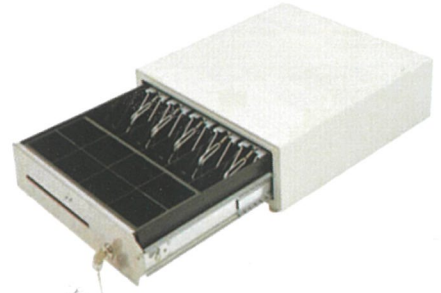

Heavy-Duty Metal Roller Wide Cash Drawer

HS-460H (5C/5B)

HS-460H (8C/5B)

(460 x 425 x 100/114mm) 9.2kg
(Full Metal Large Drawer with Stainless Front Panel)

HS-460H (white)

1-media slot Front Panel

Flip Top Cash Drawer

HS-170 (Metal Top Cover)

(460 x 170 x 100mm) 5.0kg

HS-170S (Stainless Steel Top Cover)

(8C/6-7B with Locked Lid as standard)

Heavy-Duty Steel Bearing Slide Cash Drawer

HS-308 (8C/5B+2)

(308 x 298 x 102/108mm) 4.8kg
Full Metal Compact Drawer for Suitable Tablet POS

HS-308 (6C/3B+2)

HS-410D (5-8C/4-5B)

(410 x 415 x 100/114mm) 4.8kg
Full Metal Drawer

HS-408 (5-8C/5B with 2 stage large storages)

Locked Lid as standard (408 x 427x 118/130mm) 8.2kg 1.5mm thickness strong steel casing