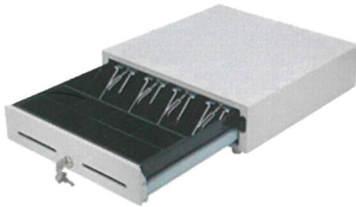

Manual Open Series Cash Drawer

One Touch Open/Closed Latch Series

HS-330T

(335 x 368 x 80/94mm) 3.5kg
(5-8C/3-4B) Plastic drawer

HS-360T

(356 x 405 x 90/104mm) 6.5kg
(5-8C/4B) Full Metal Drawer

HS-410T

(410 x 415 x 100/114mm) 6.8kg
(5-8C/4-5B) Full Metal Drawer

Push Button Key on Front Panel Type

HS-410M (white)

(410 x 415 x 100/114mm) 6.8kg (5-8C/4-5B) Full Metal Drawer

HS-410M (black)

Accessories & Option

Locked Lids Cover

For 360,410,460,408,170

Under Mounting Bracket

For 360 & 410 series

Bill Holder

Metal & Plastic Clip available

USB OPOS Interface (Internal or USB Trigger)

Serial Interface (Internal or Serial Trigger)

- Cash Tray Insert: Removable Coin Case or fixed, Adjustable Bill or fixed and Adjustable Coin Divider or fixed type available
- DC Solenoid : 6V or 9V or 12V or 24V with different connector available
- Control Lock Key: Max 100 different keys are available except 240, 330C, 330E
- Front Panel: Stainless Steel Front Panel is available for Metal Front models.
- Media slot: One or Two slots or without media slots available
- Others: Micro switch Sensor and Emergency release lever available
- Color: Black, Dark Grey, White and Any Color available by customers' request.