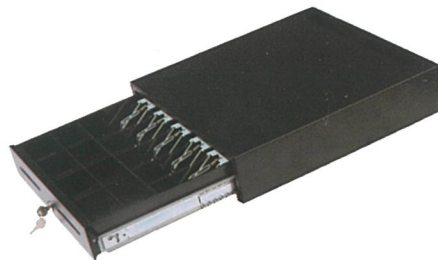

HS-460D(5-8C/5B)

(460 x 465 x 100/114) 8.7kg
Full Metal Large Drawer