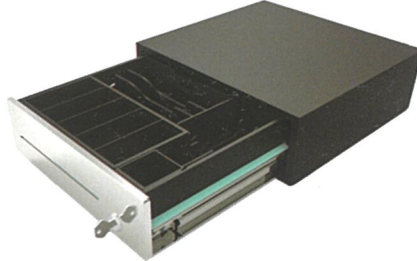

HS-170 (Metal Top Cover)

(460 x 170 x 100mm) 5.0kg

HS-170S (Stainless Steel Top Cover)

(8C/6-7B with Locked Lid as standard)

Heavy-Duty Steel Bearing Slide Cash Drawer

HS-308 (8C/5B+2)

(308 x 298 x 102/108mm) 4.8kg
Full Metal Compact Drawer for Suitable Tablet POS

HS-308 (6C/3B+2)

HS-410D (5-8C/4-5B)

(410 x 415 x 100/114mm) 4.8kg
Full Metal Drawer

HS-408 (5-8C/5B with 2 stage large storages)

Locked Lid as standard (408 x 427x 118/130mm) 8.2kg 1.5mm thickness strong steel casing